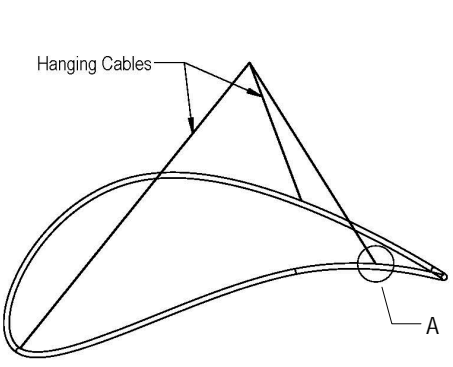

ARCHITECTURAL CLOUDS | CIRRUS

t: 847-437-4000 | mdc.is/clouds

Isometric View
Scale 1 : 32

DETAIL A
SCALE 1 : 2

Top View
Scale 1 : 16