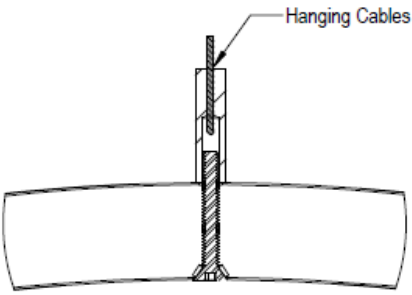

ARCHITECTURAL CLOUDS | CIRRUS

t: 847-437-4000 | mdc.is/clouds

Isometric View
Scale 1 : 32

DETAIL A
SCALE 1 : 2

Top View
Scale 1 : 16